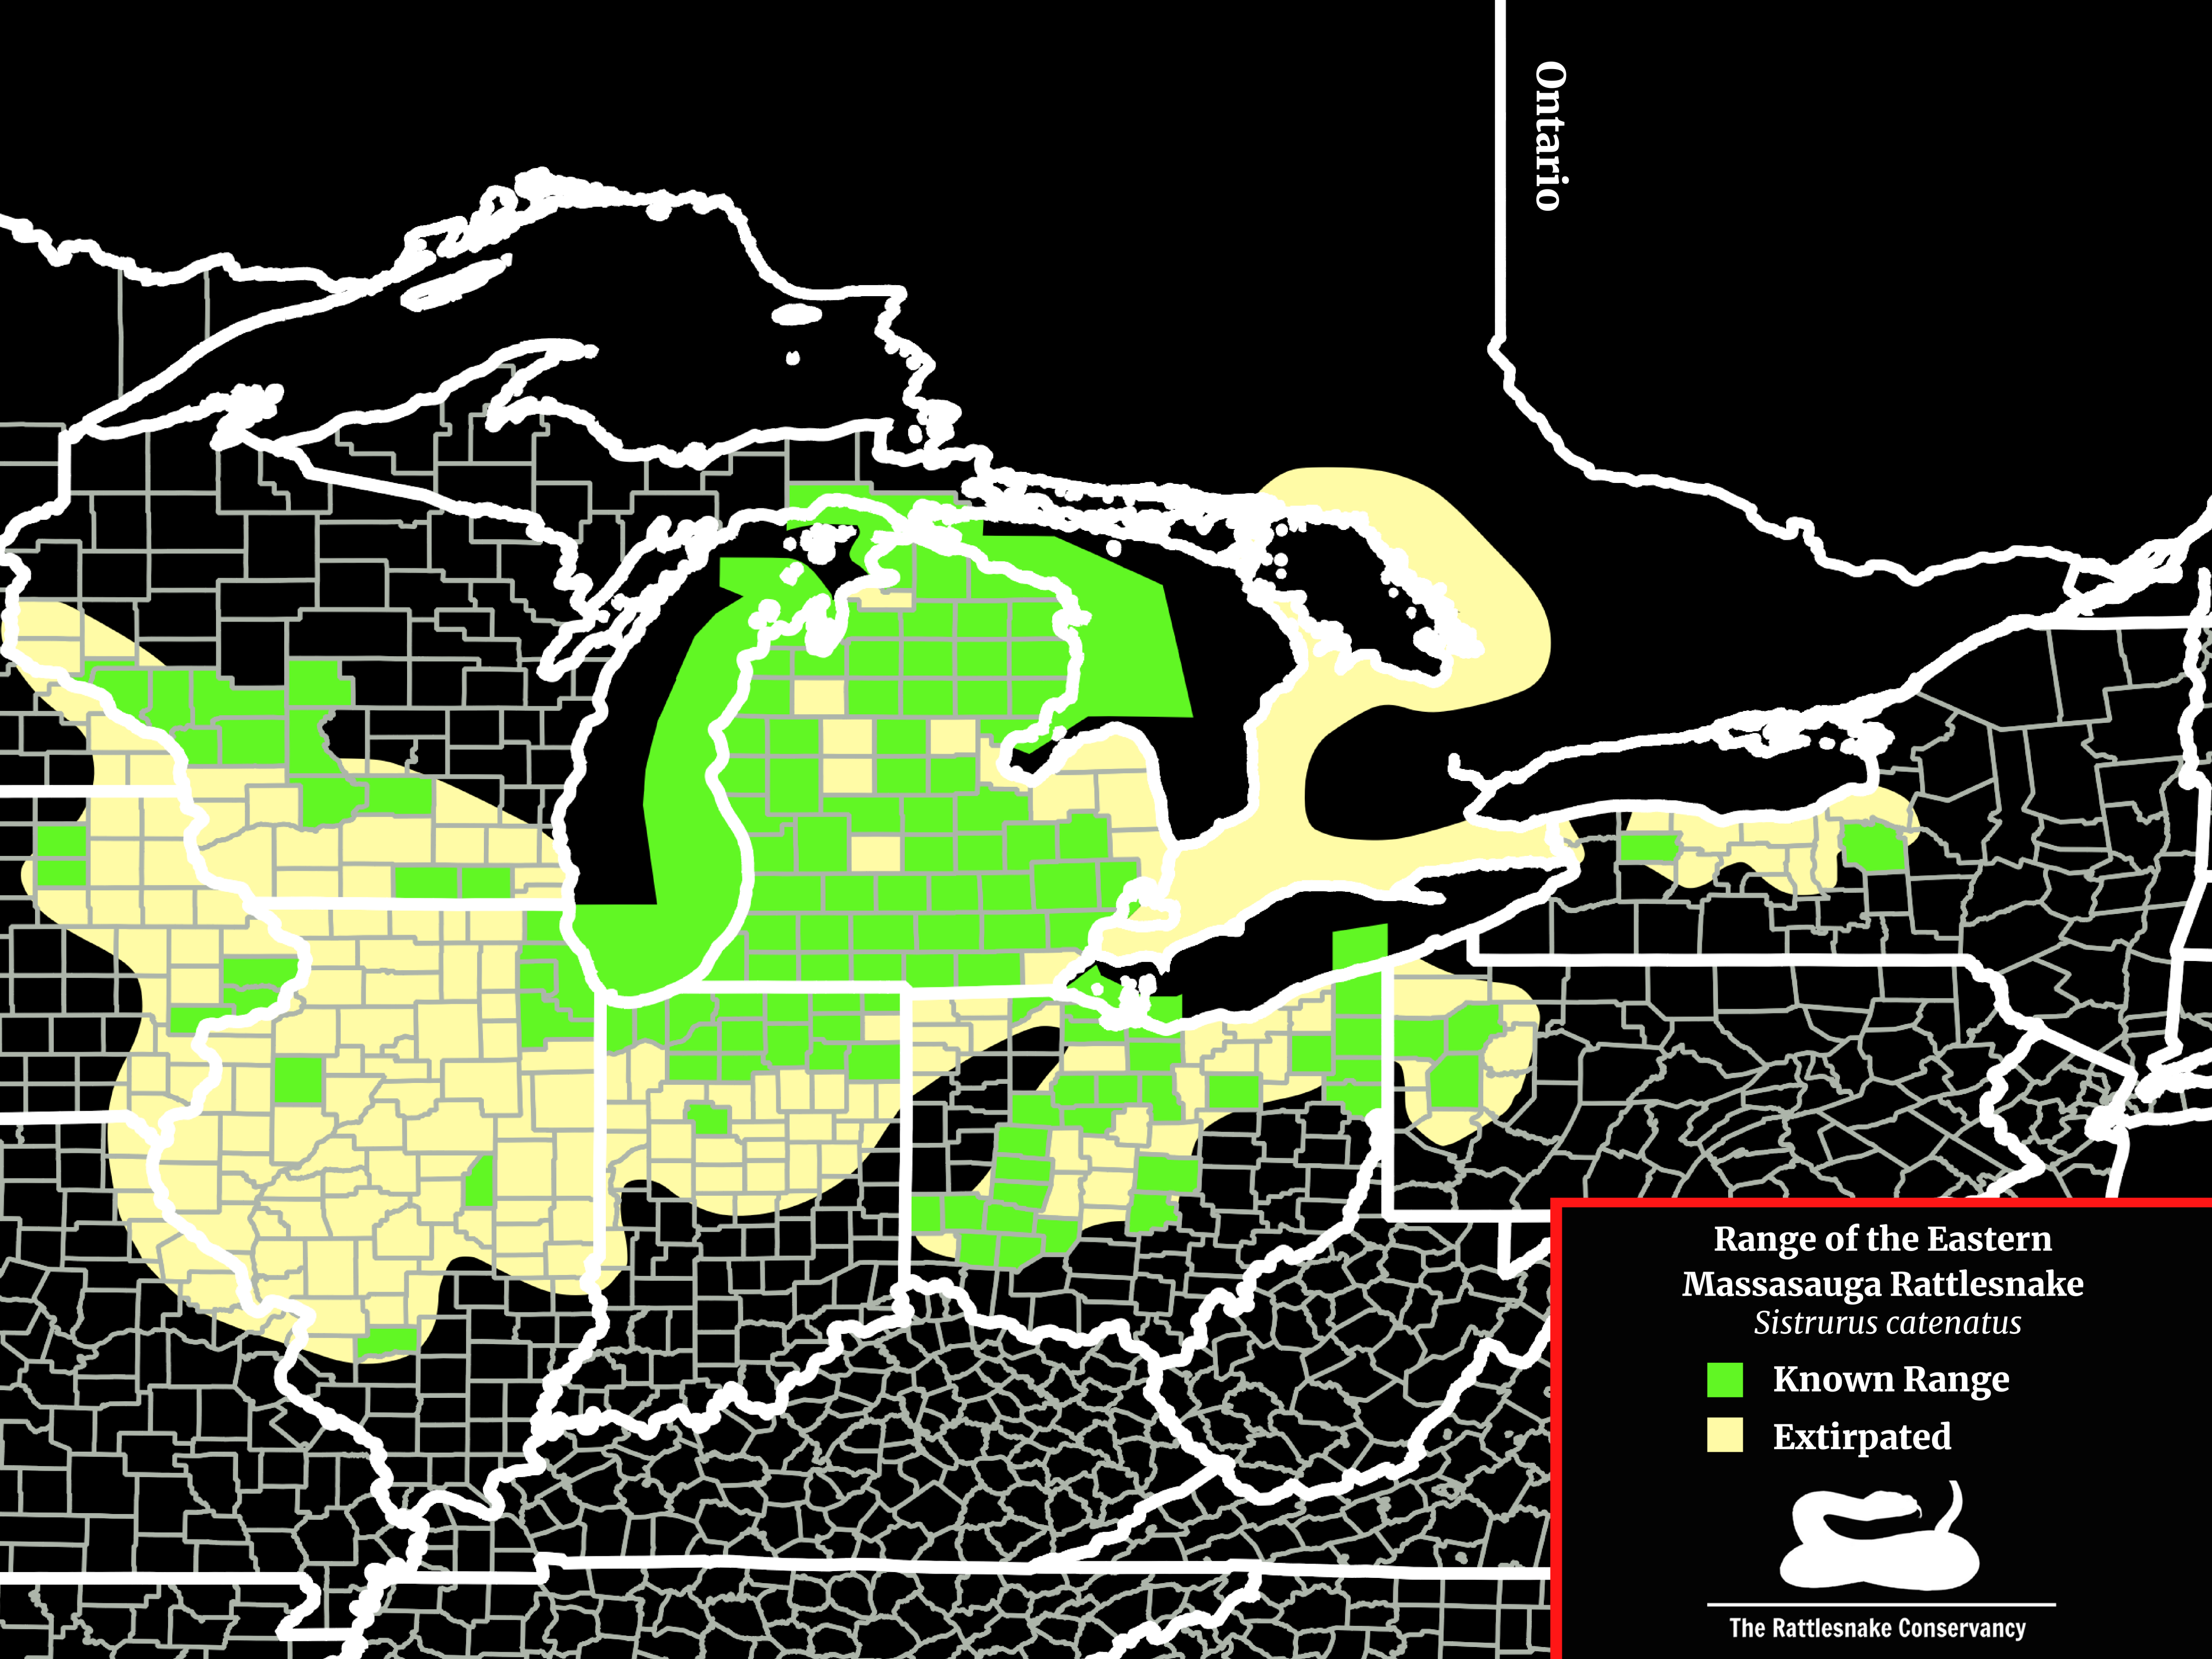

Ontario

**Range of the Eastern
Massasauga Rattlesnake**
Sistrurus catenatus

 **Known Range**

 **Extirpated**

The Rattlesnake Conservancy